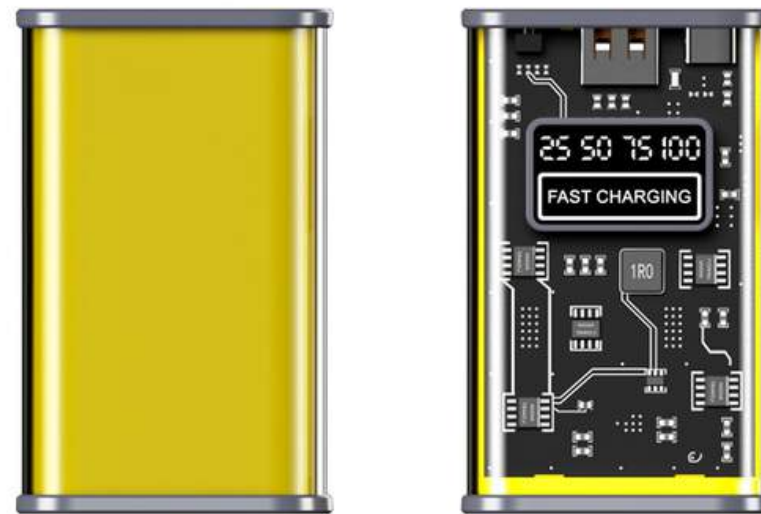

HRD-110

22.5W Transparent Power Bank

Capacity: 10000mAh

USB-C Input: 5V/2A, 9V/2A, 12V/1.5A

USB-A output: 22.5W 5V/2A, 9V/2A, 12V/1.5A

Battery type: Lithium-ion battery

Interface: USB-A*1, USB-C*1