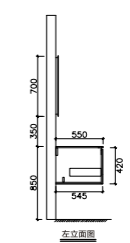

A-9013
主柜尺寸：1400*550*445mm
智能镜尺寸：1400*700mm
层架尺寸：450*110mm
台面材质：澳洲沙岩岩板台面
柜体材质：多层生态板