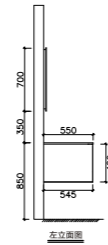

A-9012

主柜尺寸: 1100*550*445mm
智能镜尺寸: 1100*700mm
层架尺寸: 450*110mm
台面材质: 澳洲沙岩岩板台面
柜体材质: 多层生态板

没有过多的装饰, 主张自由和随意的生活方式, 比较适合当下人的需求, 质朴且尊贵, 舒适且自在。