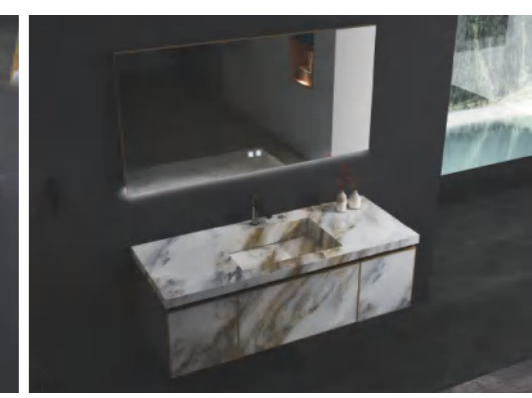

主柜尺寸: 1400*550*450mm
智能镜尺寸: 1400*700mm
台面材质: 奢石岩板台面
柜体材质: 多层生态板